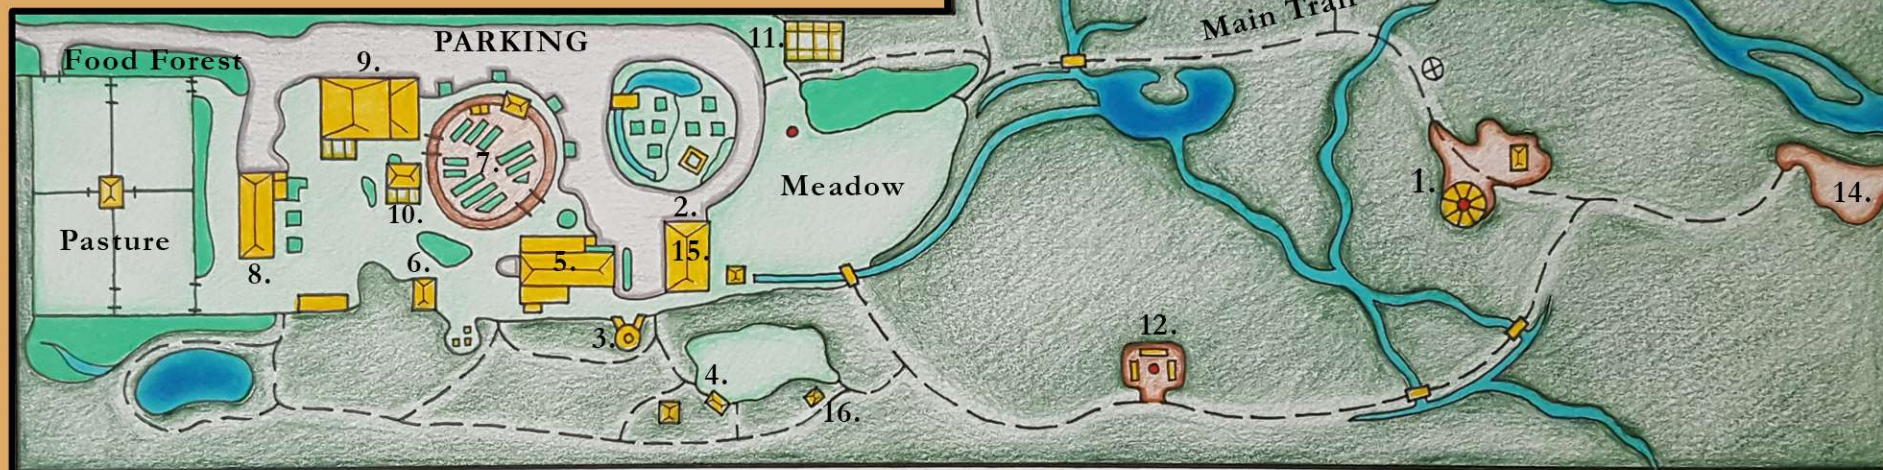

ALDERLEAF Wilderness College

Campus Map

Approximate Scale
1"=150'

Sites

1. The Outdoor Classroom
2. The Indoor Classroom
3. Root Cellar
4. Archery Range
5. Office
6. South Cabin
7. Gardens/Chicken Moat
8. West House
9. Barn, Workshop & Greenhouse
10. North Cabin
11. Greenhouse Classroom
12. Skill Practice Area
13. Swimming Hole
14. Scenic Overlook
15. Classroom Bathroom
16. Outdoor Composting Toilet